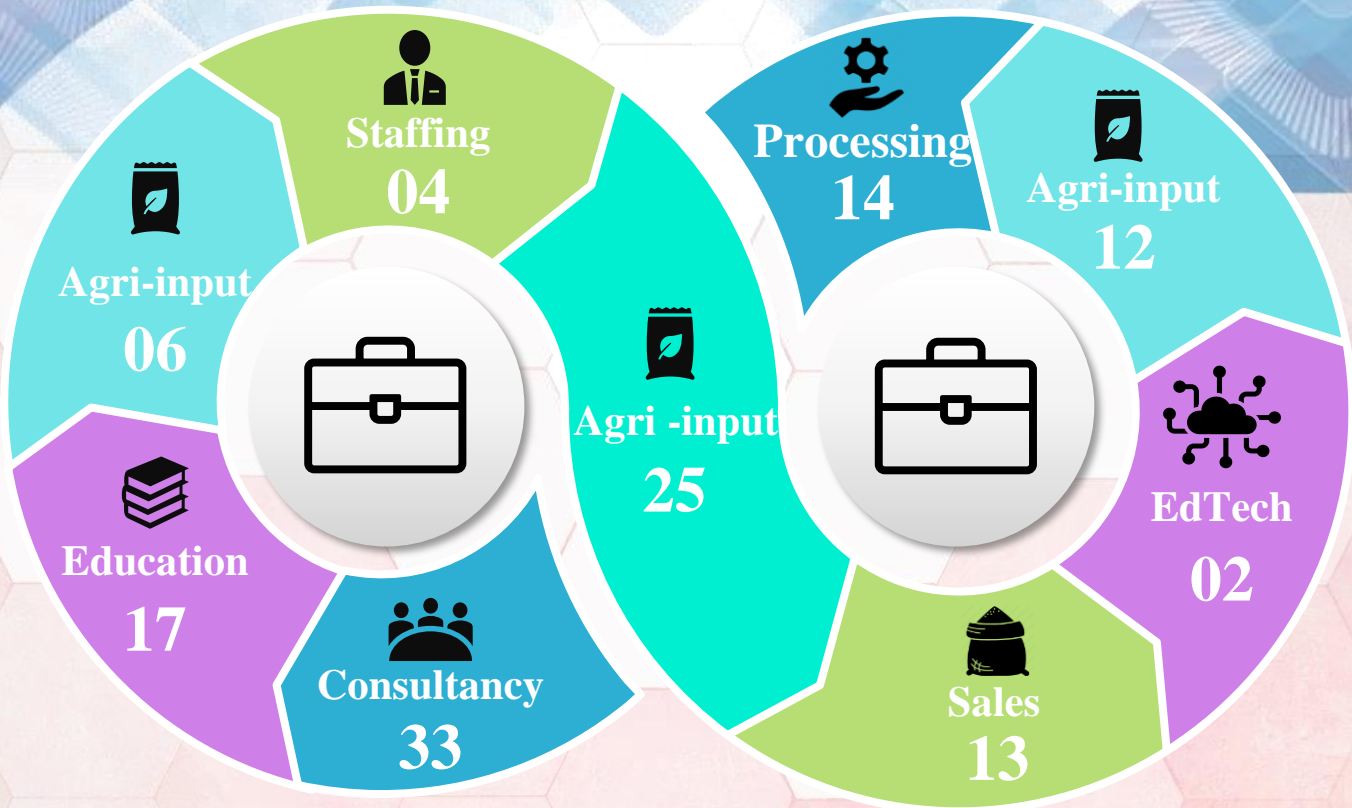

Universities

40

Work Ex.

09

Work Experience in Months

STREAM WISE REPRESENTATION

36

**B.Sc. (Hons.)
Agriculture**

10

**B.Tech.
(Agricultural
Engineering)**

01

**B.Sc. (Hons.)
Forestry**

02

**M.Sc.
Agriculture**

02

**B.Sc. (Hons.)
Horticulture**